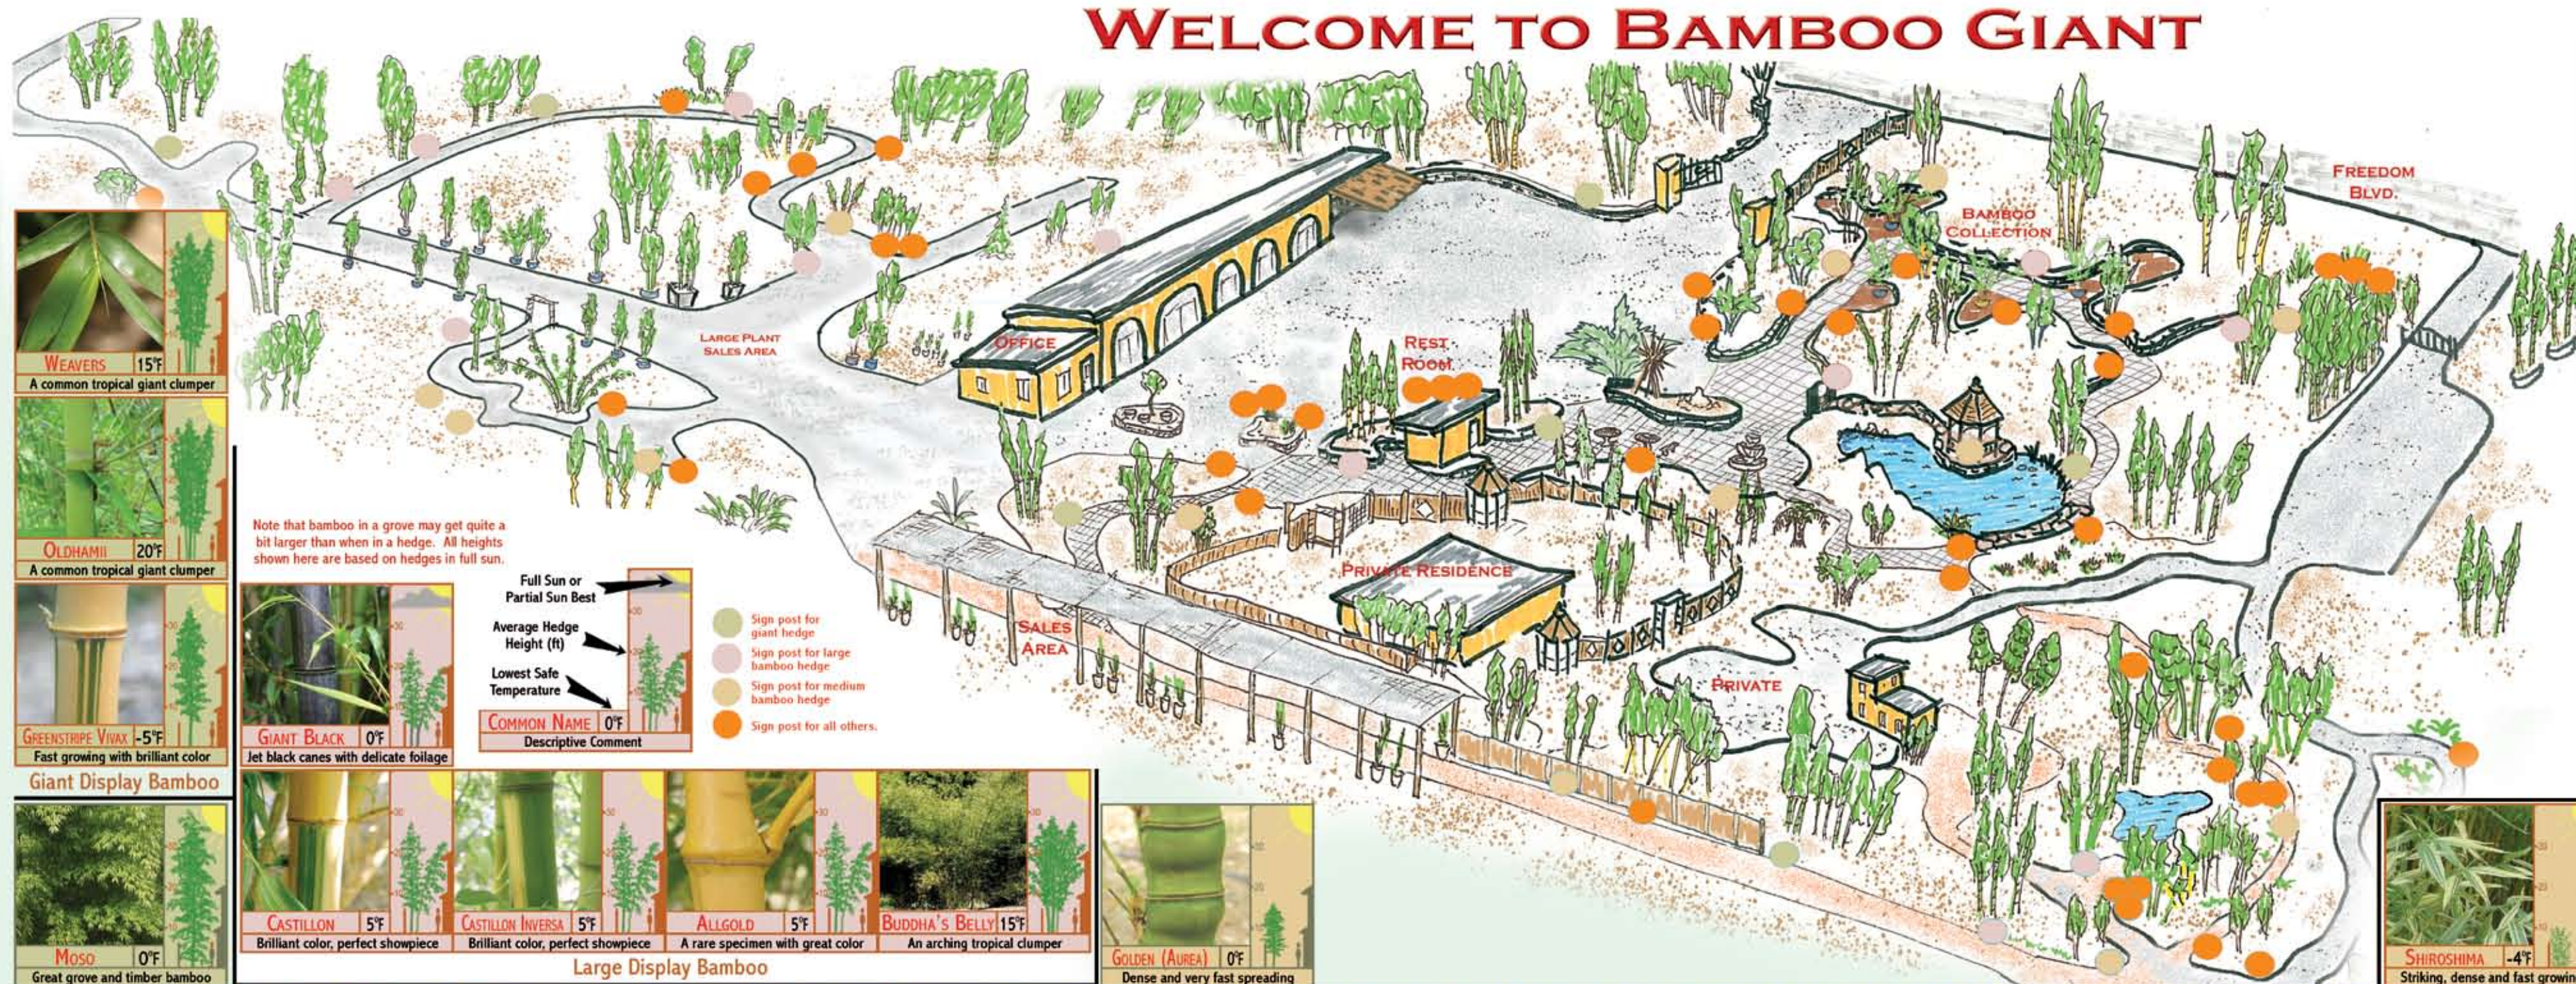

WELCOME TO BAMBOO GIANT

CHINESE GODDESS 12°F Tiny leaves and arched culms	CHINO -10°F Fine long leaf with weeping form	FOUNTAIN -20°F Fine cascading leaves, likes shade
MARMOREA 5°F Dark red culms - fast growing	PALMATA 0°F Tropical look and fast spreading	TESSELLATUS -5°F Tropical look but cold hardy
VEITCHII 0°F Classic in all Japanese Gardens	KUMASACA -5°F Great ground cover for acid soil	ALBOSTRIATA -10°F Tough shrub like form
WHITE STRIPE -10°F Dense fast-spreading ground cover	GREEN STRIPE -0°F Ground cover with brilliant color	HUMILIS -10°F Dense fast-spreading ground cover

Short Display and Ground Cover Bamboo

SHIROSHIMA -4°F Striking, dense and fast growing	KOI & KOI INVERSA 0°F Upright and slow spreading	CHUSQUEA 0°F South American Clumper	SOUTH AFRICAN 0°F Open clumper with dense leaves
MEXICAN WEEPING 27°F Graceful clumper - warm and sunny	PRINCESS 20°F Dense clumper with cascading form	ROBUSTA 0°F Superb clumper - fast growing	BORINDA 15°F Striking clumper - fast growing
ALPHONSE-KARR 20°F Colorful clumper - very common	SILVERSTRIP 12°F Dense variegated clumper	HIMALAYAN BLUE -5°F Blue in shade, range of forms	CANDYSTRIP 15°F Sun or shade makes dense clump

Medium Display Bamboo

Note that bamboo in a grove may get quite a bit larger than when in a hedge. All heights shown here are based on hedges in full sun.

Full Sun or Partial Sun Best
Average Hedge Height (ft)
Lowest Safe Temperature
COMMON NAME 0°F
Descriptive Comment

- Sign post for giant hedge
- Sign post for large bamboo hedge
- Sign post for medium bamboo hedge
- Sign post for all others.

WEAVERS 15°F A common tropical giant clumper	OLDHAMII 20°F A common tropical giant clumper
GREENSTRIP VIVAX -5°F Fast growing with brilliant color	GIANT BLACK 0°F Jet black canes with delicate foliage

CASTILLON 5°F Brilliant color, perfect showpiece	CASTILLON INVERSA 5°F Brilliant color, perfect showpiece	ALLGOLD 5°F A rare specimen with great color	BUDDHA'S BELLY 15°F An arching tropical clumper

Large Display Bamboo

GOLDEN (AUREA) 0°F Dense and very fast spreading

MOSO 0°F Great grove and timber bamboo
VIVAX -5°F Fast growing, bright green
HENON 0°F Good in dry and clay conditions

Giant Hedge Bamboo

LEOPARD 5°F Exotic color and great form	TEMPLE -5°F Majestic columnar structure	BLACK GROOVE 0°F Perfect form and color	CROCKSTEM 0°F Rare form of the smaller timber
TANAKAE 0°F Large cane diameter for height	VIOLASCENS 0°F Fast growing great hedge bamboo	SHIMADAKE 0°F Very rare, slow spreading	ROBERT YOUNG 0°F Slow running and dense

Large Hedge Bamboo